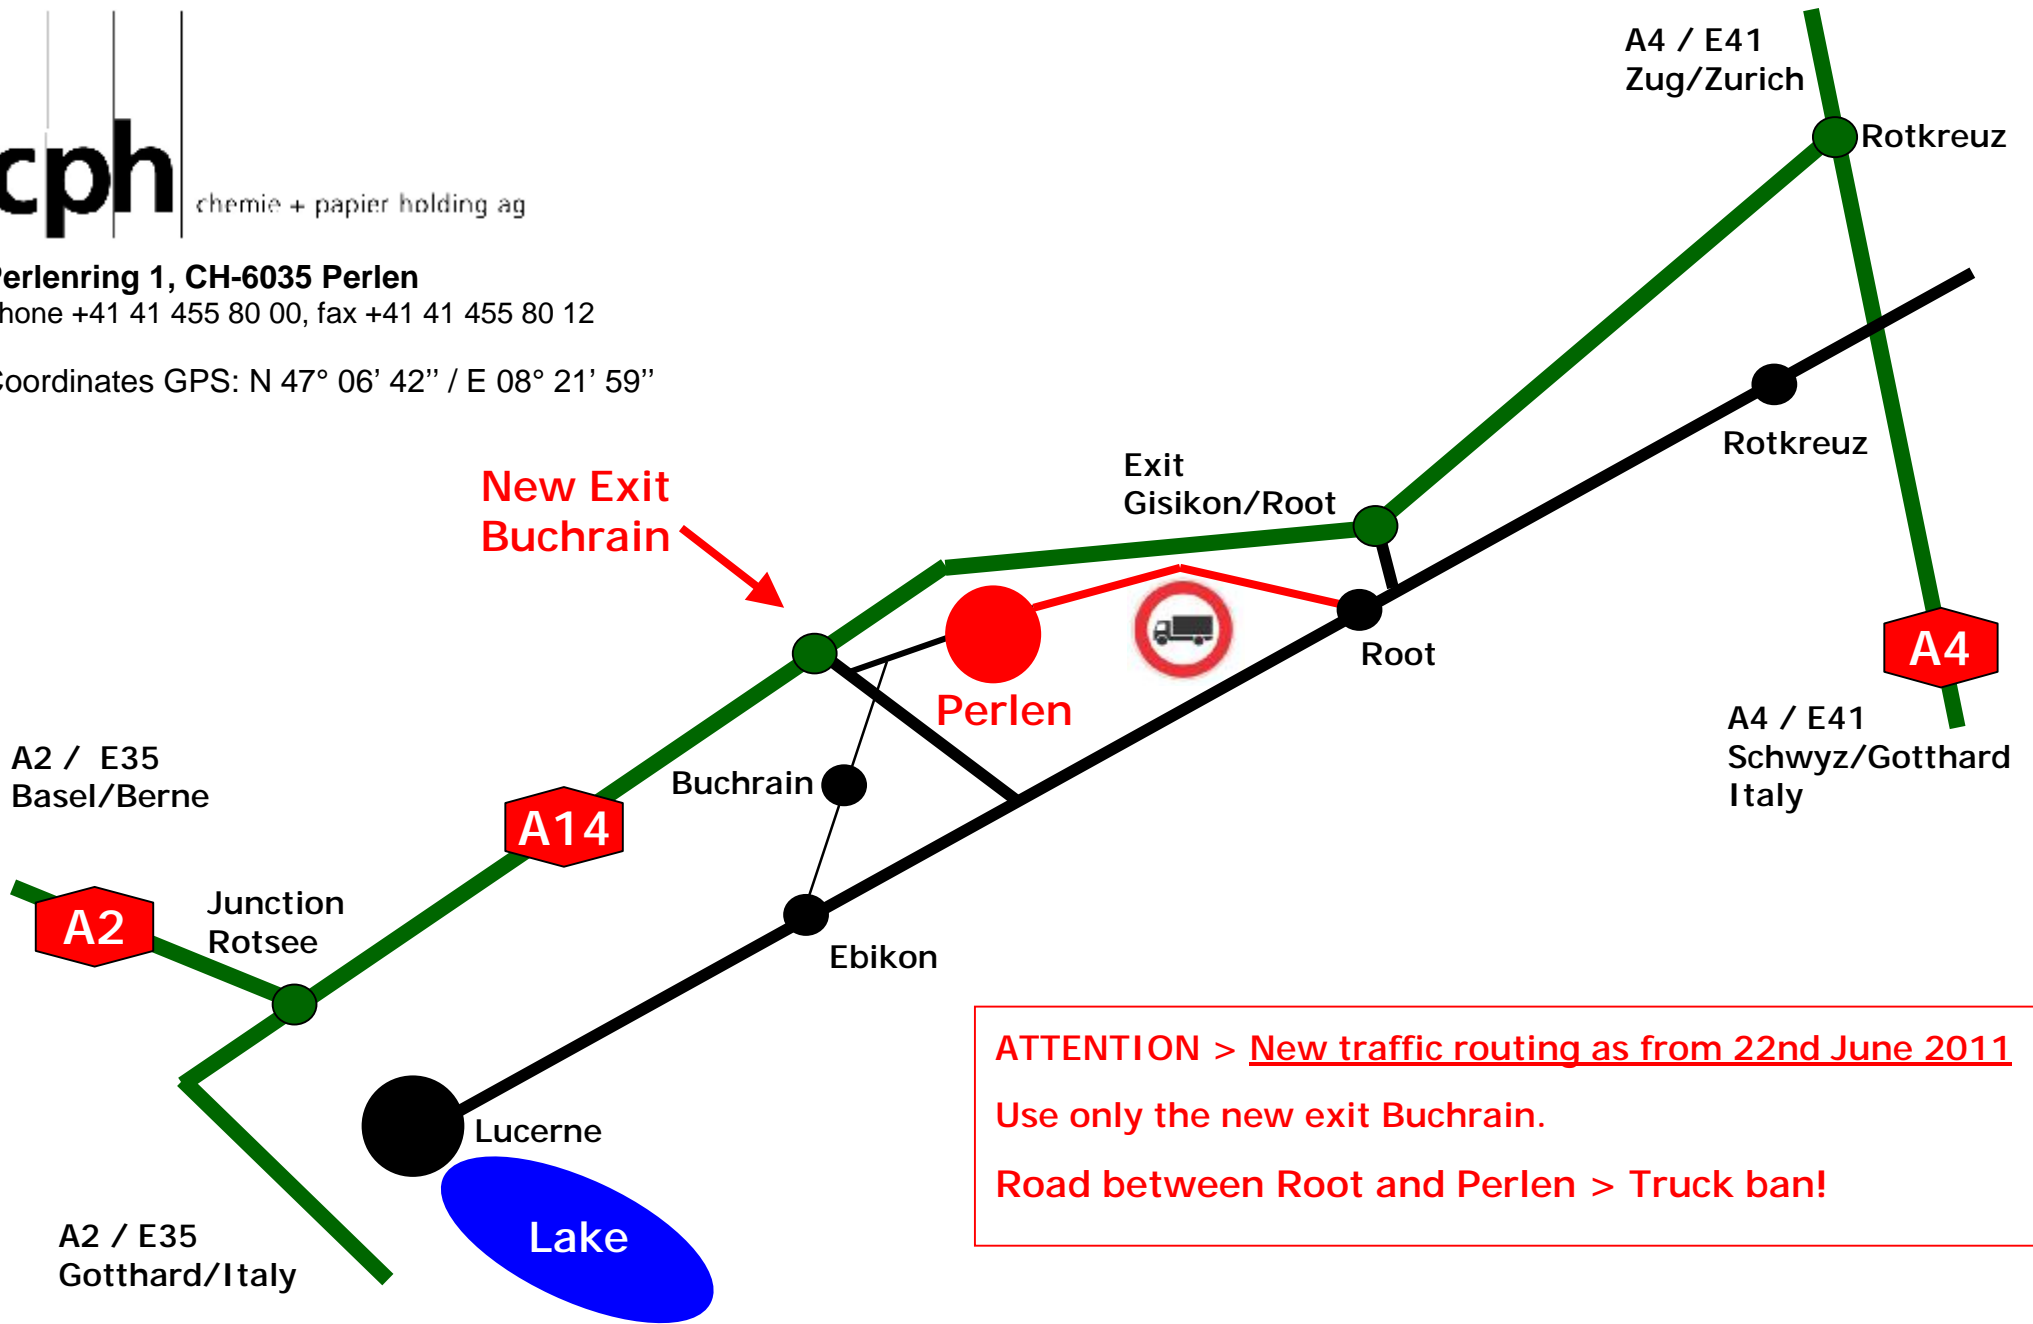

Perlenring 1, CH-6035 Perlen

phone +41 41 455 80 00, fax +41 41 455 80 12

Coordinates GPS: N 47° 06' 42" / E 08° 21' 59"

ATTENTION > New traffic routing as from 22nd June 2011

Use only the new exit Buchrain.

Road between Root and Perlen > Truck ban!